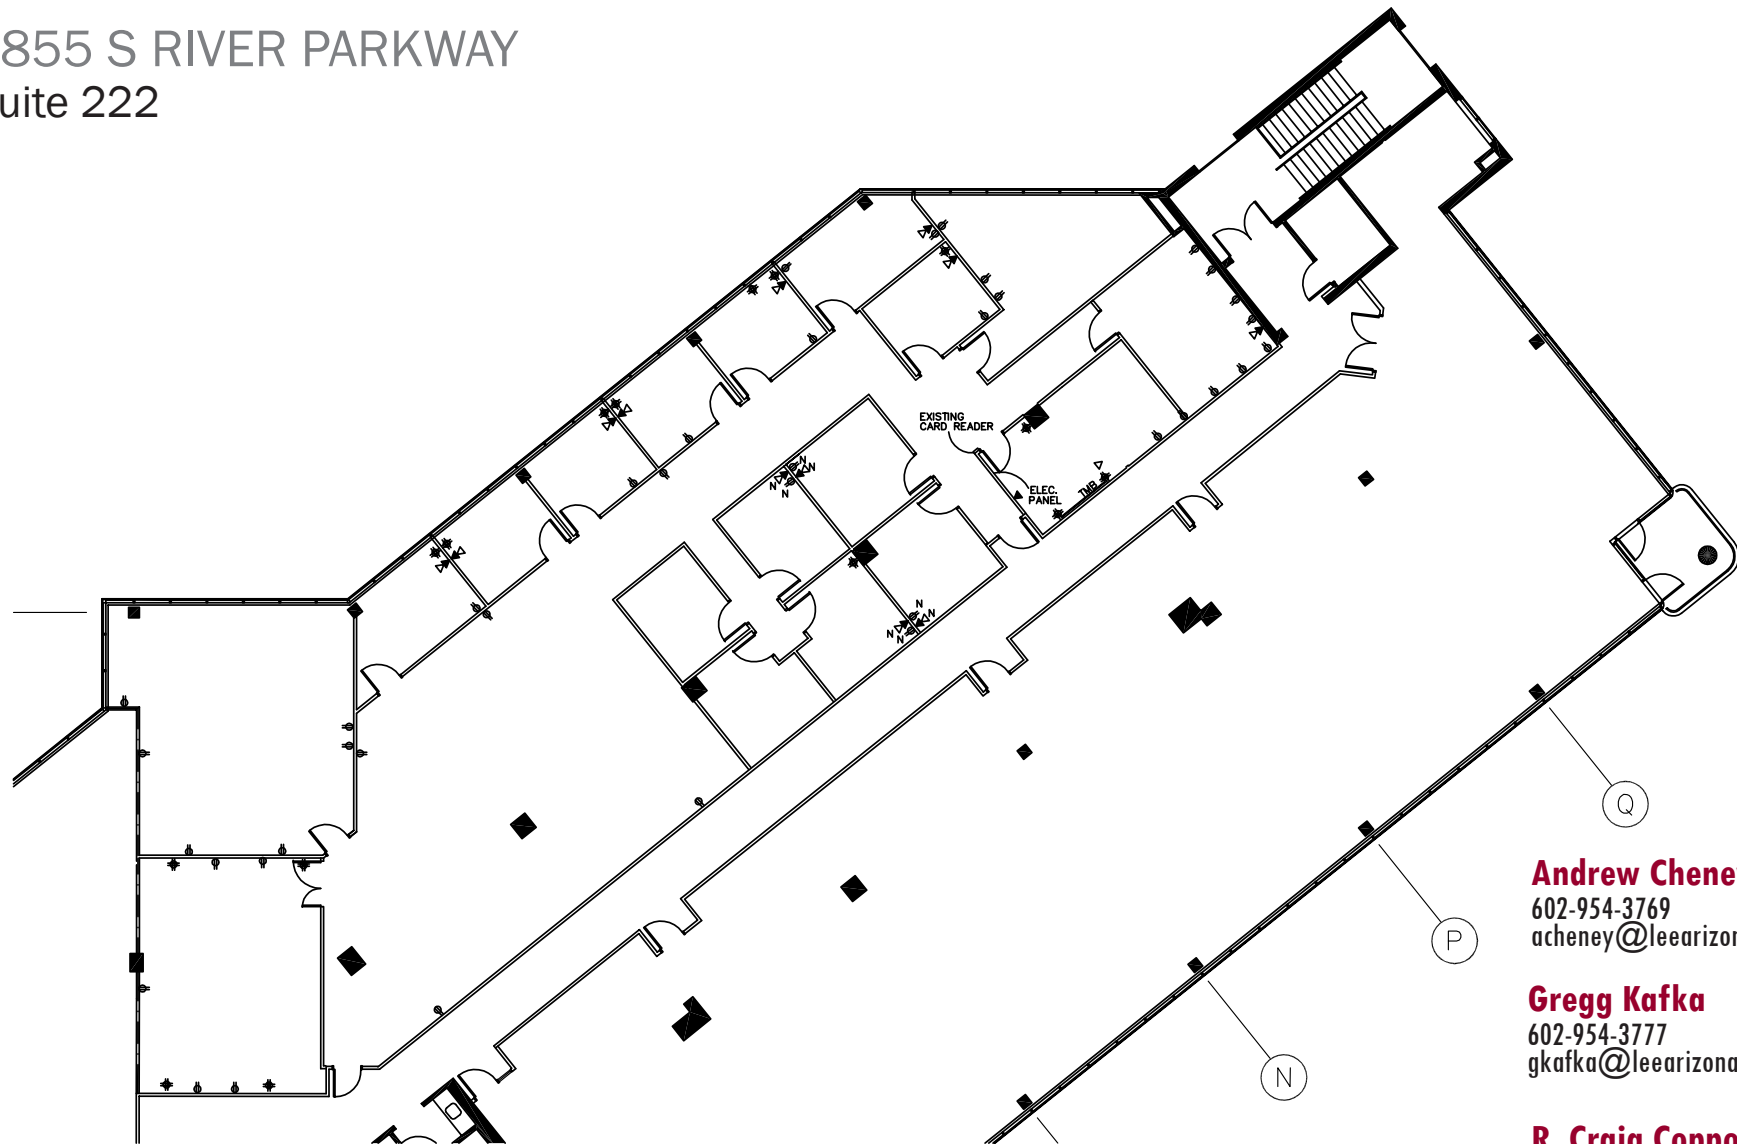

@ ASU RESEARCH PARK

7855 S RIVER PARKWAY

Suite 222

VIWEST
Group

Andrew Cheney

602-954-3769

acheney@learizona.com

Gregg Kafka