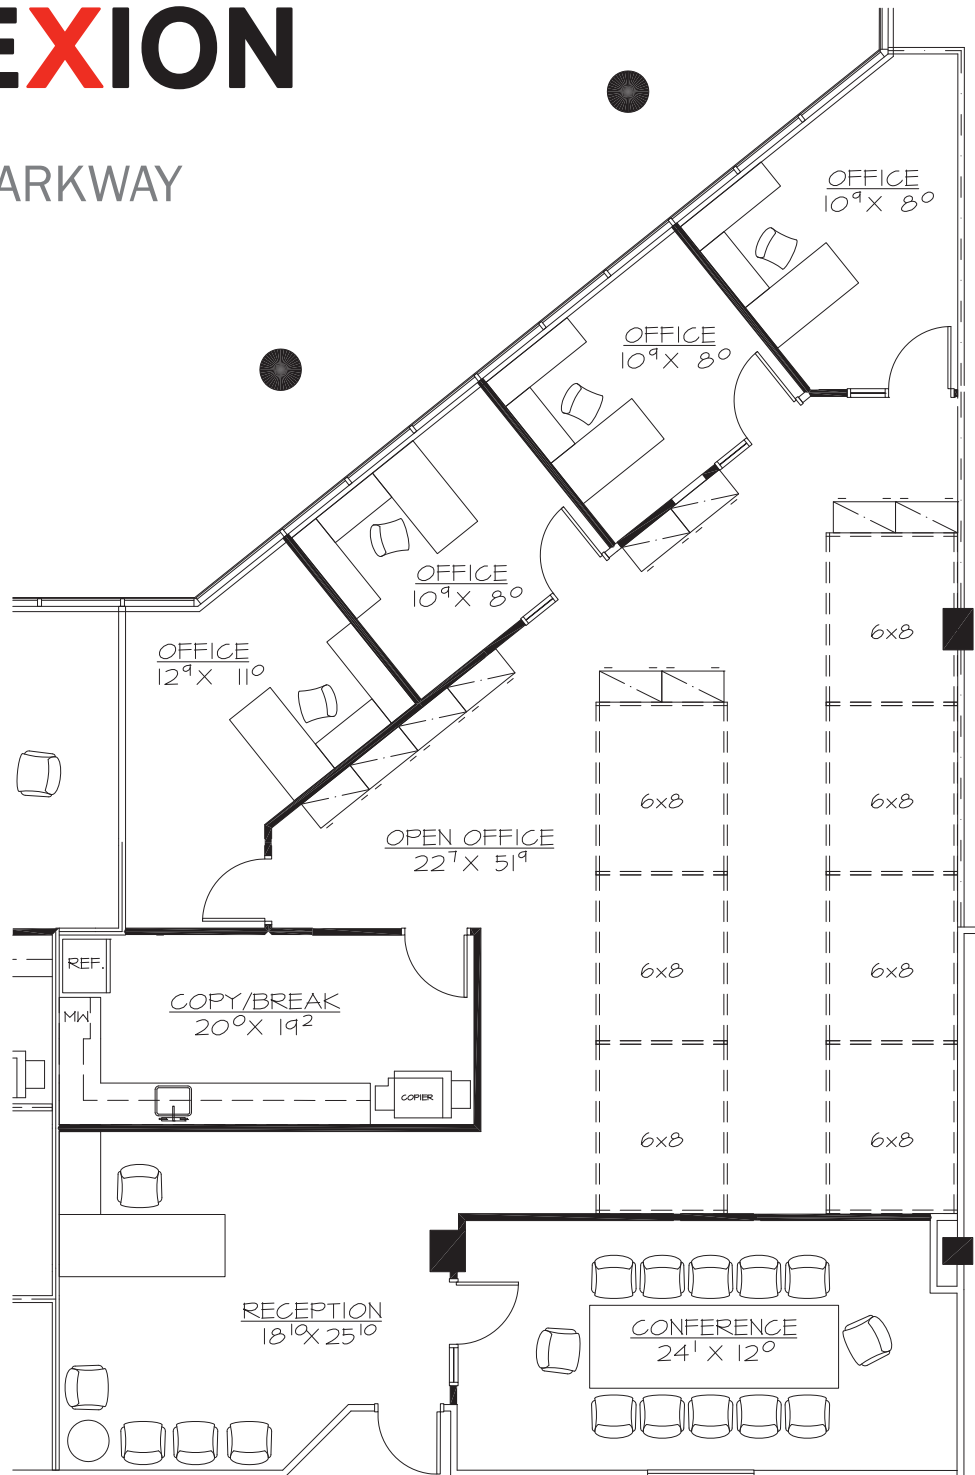

602-954-3777
gkafka@learizona.com

R. Craig Coppola

602-954-3762
ccoppola@learizona.com

COMMERCIAL REAL ESTATE SERVICES

CONNEXION

@ ASU RESEARCH PARK

7855 S RIVER PARKWAY
Suite 203

VIWEST
Group