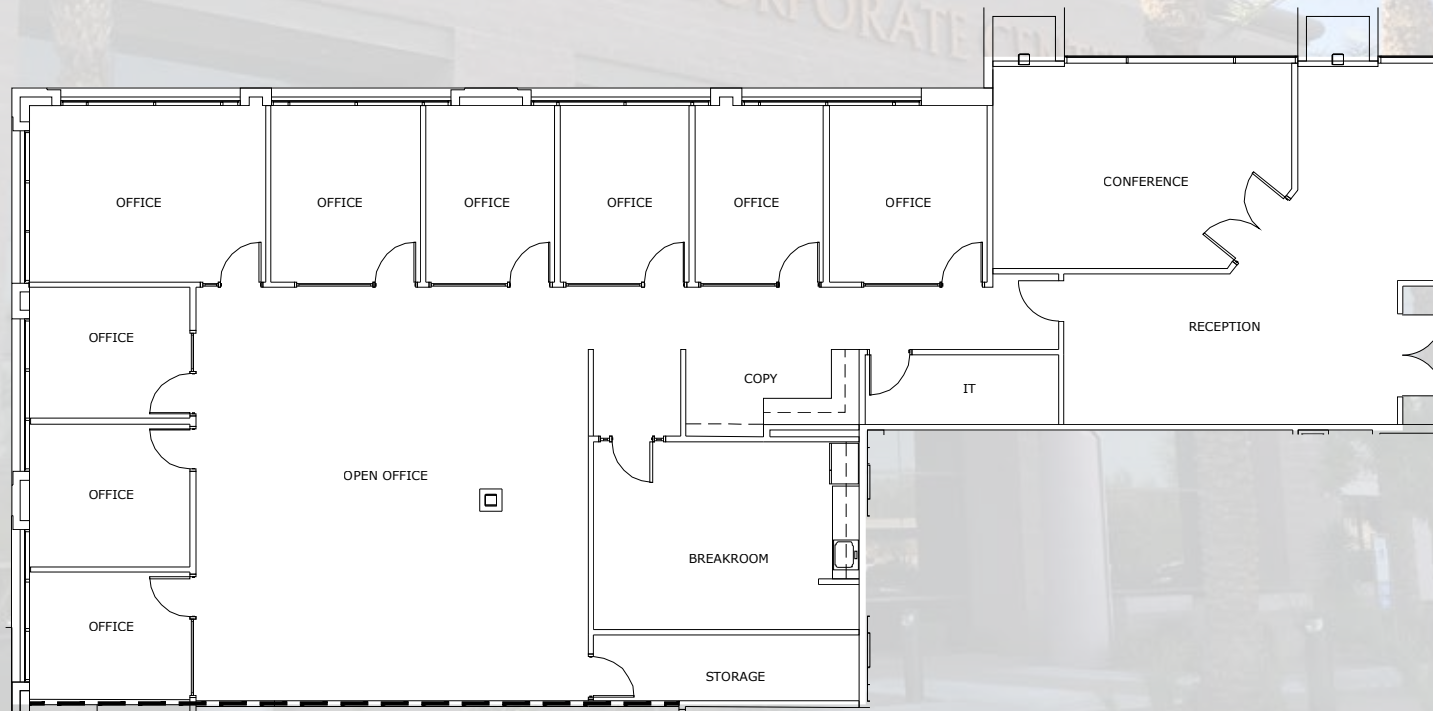

COTTON CORPORATE CENTER

SUITE 130 - 4,636 RSF

4720 East Cotton Gin Loop, Phoenix, Arizona

All information furnished regarding property for sale, rental or financing is from sources deemed reliable, but no warranty or representation is made to the accuracy thereof and same is submitted to errors, omissions, change of price, rental or other conditions prior to sale, lease or financing or withdrawal without notice. No liability of any kind is to be imposed on the broker herein.

LEE & ASSOCIATES
COMMERCIAL REAL ESTATE SERVICES

JOHN G. CERCHIAI, SIOR
(602) 954-3763
jcerchiai@leearizona.com

SPENCER NAST
(602) 912-3525
snast@leearizona.com