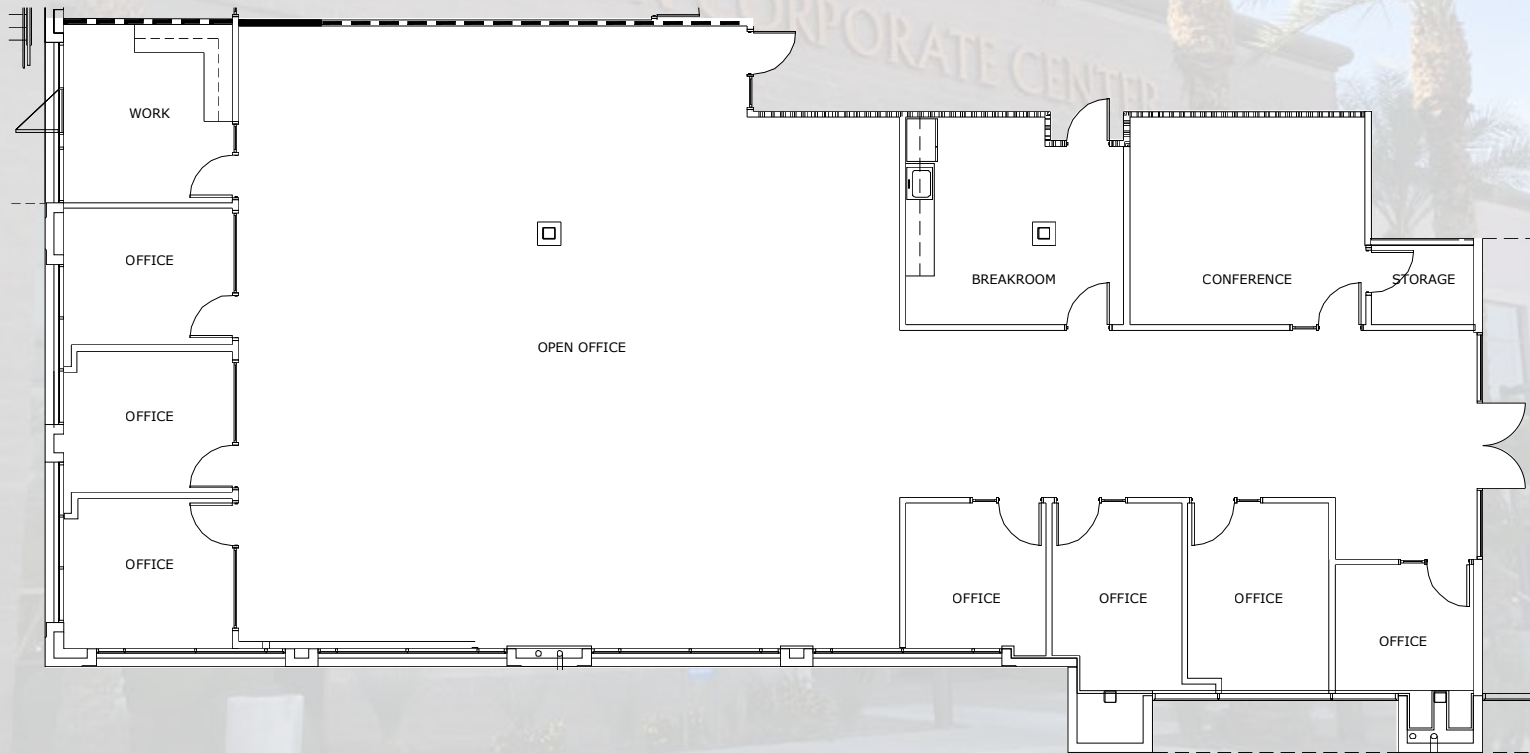

COTTON CORPORATE CENTER

SUITE 100 - 5,196 RSF

4720 East Cotton Gin Loop, Phoenix, Arizona

All information furnished regarding property for sale, rental or financing is from sources deemed reliable, but no warranty or representation is made to the accuracy thereof and same is submitted to errors, omissions, change of price, rental or other conditions prior to sale, lease or financing or withdrawal without notice. No liability of any kind is to be imposed on the broker herein.

Suite 100*
5,196 RSF

*Contiguous to 9,832 RSF

4720 East Cotton Gin Loop, Phoenix, Arizona

All information furnished regarding property for sale, rental or financing is from sources deemed reliable, but no warranty or representation is made to the accuracy thereof and same is submitted to errors, omissions, change of price, rental or other conditions prior to sale, lease or financing or withdrawal without notice. No liability of any kind is to be imposed on the broker herein.