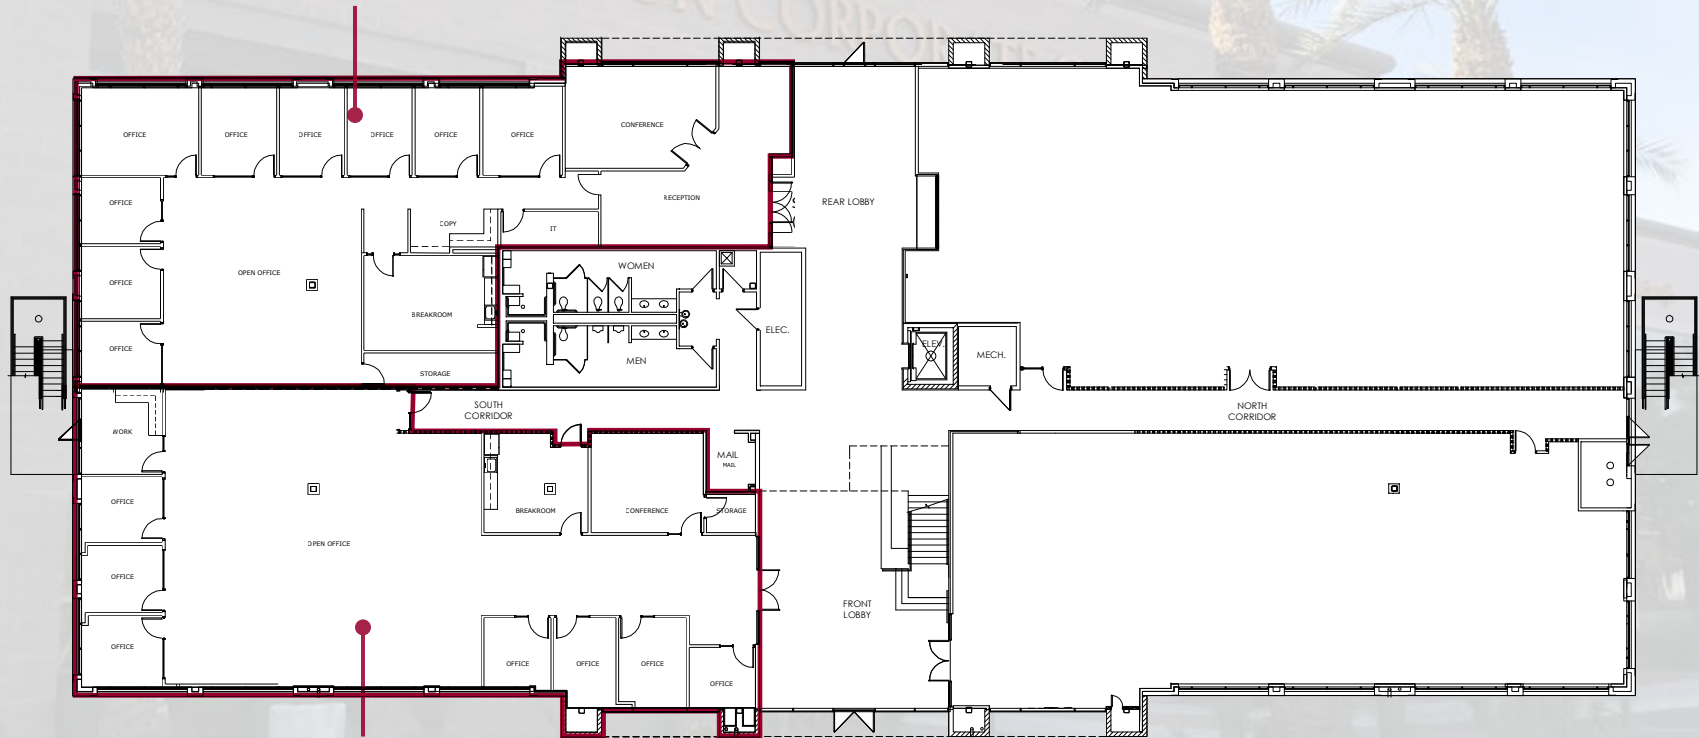

Suite 100*
5,196 RSF

*Contiguous to 9,832 RSF

4720 East Cotton Gin Loop, Phoenix, Arizona

All information furnished regarding property for sale, rental or financing is from sources deemed reliable, but no warranty or representation is made to the accuracy thereof and same is submitted to errors, omissions, change of price, rental or other conditions prior to sale, lease or financing or withdrawal without notice. No liability of any kind is to be imposed on the broker herein.