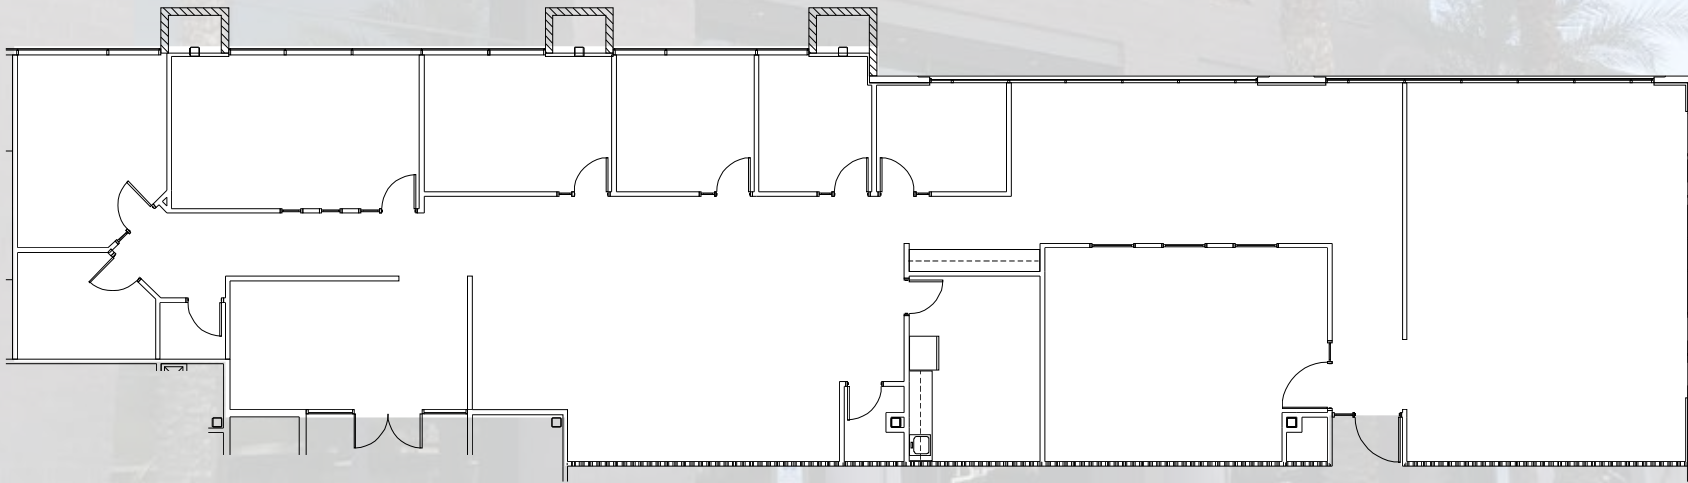

COTTON CORPORATE CENTER

SUITE 220 - 6,107 RSF - SUBLEASE THRU 9/30/2020

4720 East Cotton Gin Loop, Phoenix, Arizona

All information furnished regarding property for sale, rental or financing is from sources deemed reliable, but no warranty or representation is made to the accuracy thereof and same is submitted to errors, omissions, change of price, rental or other conditions prior to sale, lease or financing or withdrawal without notice. No liability of any kind is to be imposed on the broker herein.

LEE & ASSOCIATES
COMMERCIAL REAL ESTATE SERVICES

JOHN G. CERCHIAI, SIOR
(602) 954-3763
jcerchiai@leearizona.com

SPENCER NAST
(602) 912-3525
snast@leearizona.com