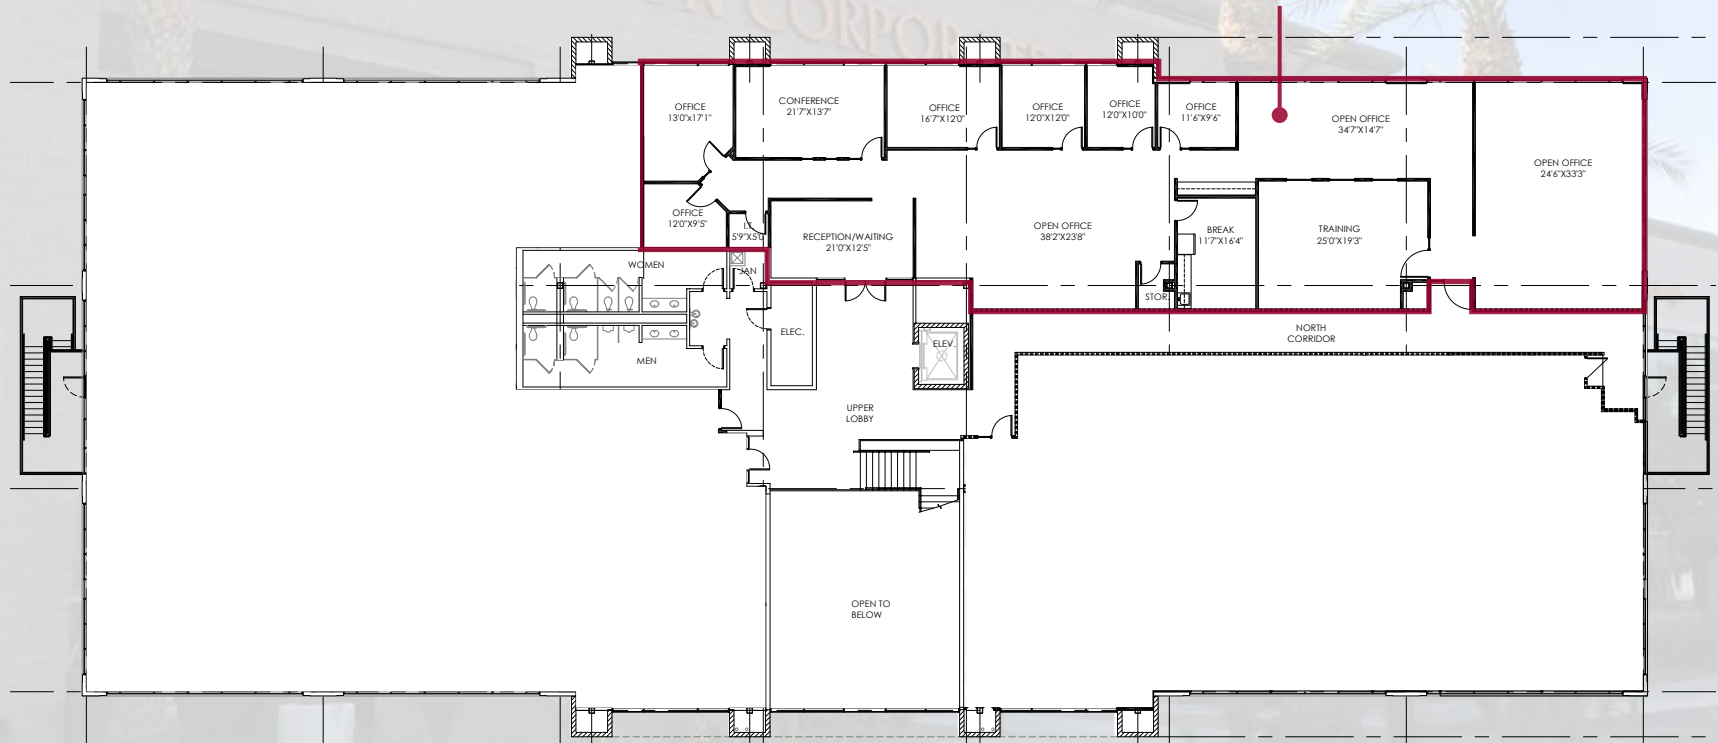

COTTON CORPORATE CENTER

SECOND FLOOR

Suite 220
6,107 RSF

4720 East Cotton Gin Loop, Phoenix, Arizona

All information furnished regarding property for sale, rental or financing is from sources deemed reliable, but no warranty or representation is made to the accuracy thereof and same is submitted to errors, omissions, change of price, rental or other conditions prior to sale, lease or financing or withdrawal without notice. No liability of any kind is to be imposed on the broker herein.

JOHN G. CERCHIAI, SIOR
(602) 954-3763
jcerchiai@leearizona.com

SPENCER NAST
(602) 912-3525
snast@leearizona.com